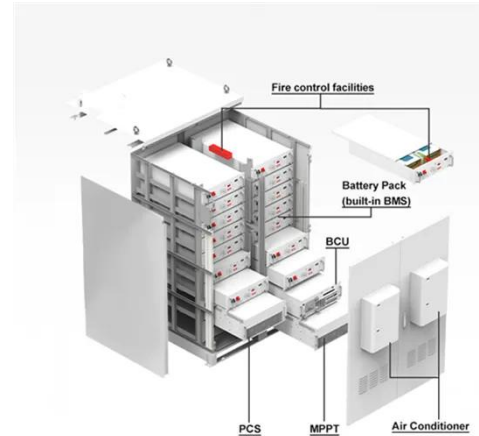

What is the selling unit for the Yingli 450W Mono Photovoltaic PV Panel? The selling unit is a single item with a single package size of 10 x 10 x 10 cm and a gross weight of 0.500 kg.

[Get Price](#)

GPT-5 is here

GPT-5 is smarter across the board, providing more useful responses across math, science, finance, law, and more. It's like having a team of experts on call for whatever you want to ...

[Get Price](#)