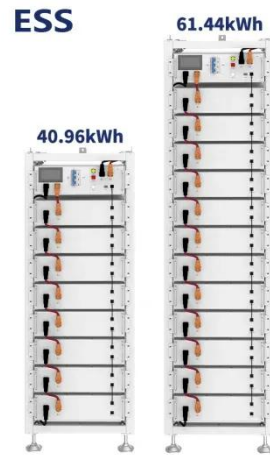

Outdoor Cabinet BESS: Smart Industrial Power Solutions

Solar farms amplify yields; the EMS shifts loads intelligently, enabling surplus sales or incentive captures that boost revenues. Rural off-grid projects illuminate clinics and irrigation via this ...

[Get Price](#)

INVERTER YAMOUSSOUKRO

Designed for outdoor deployment, the cabinet features weather-resistant construction, efficient ventilation or air conditioning, and options for battery and DC distribution integration.

[Get Price](#)

Outdoor BESS Cabinet & Container

Outdoor BESS Cabinet & Container
100kwh All In One Outdoor Lithium Ion Battery Cabi
200kwh All In One Outdoor Lithium Ion Battery Cabi
Liquid Cooling
125KW 261kwh PCS All In One Lithium
40FT ...

[Get Price](#)