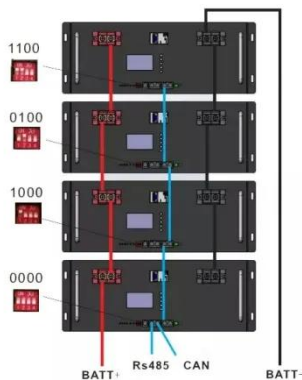

Wuling Hongguang Mini EV

The first generation Mini EV can seat four people and comes with standard features including air conditioning, power windows, a stereo system, and storage compartments. Standard safety features of the Mini EV include anti-lock brakes, tire pressure monitoring sensors, and rear parking sensors. Early models did not include a driver airbag, but later models, such as the Mini EV Macaron, include this feature as ...

[Get Price](#)

Wuling Mini EV 2025 Cars 410km

Wuling Hongguang Macaron has been the sales champion of pure electric vehicles in China for 28 consecutive months and the global sales champion of a single new energy vehicle model for 7 times.

[Get Price](#)

What A Lovely Surprise, The Wuling Hongguang Mini EV In Zimbabwe!

Their home has 2kWp of solar panels and 10 kWh of Li-ion stationary battery storage, meaning that the Wuling Mini EV gets quite a bit of charge from some very clean electricity.