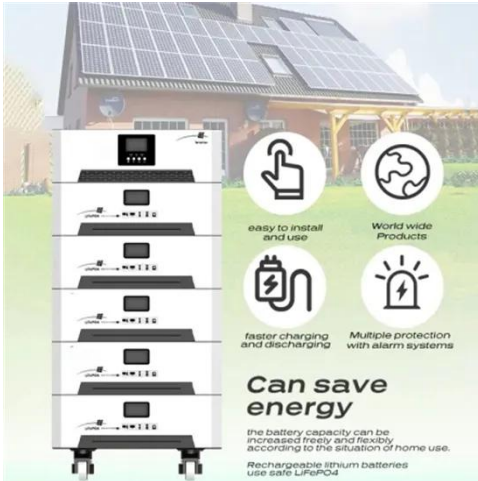

[Get Price](#)

Whole House Rewiring Services in Lisbon and Porto

At Servilar, we specialize in whole house rewiring for properties in Lisbon and Porto, ensuring that outdated or faulty wiring is replaced with efficient and safe electrical systems.

[Get Price](#)