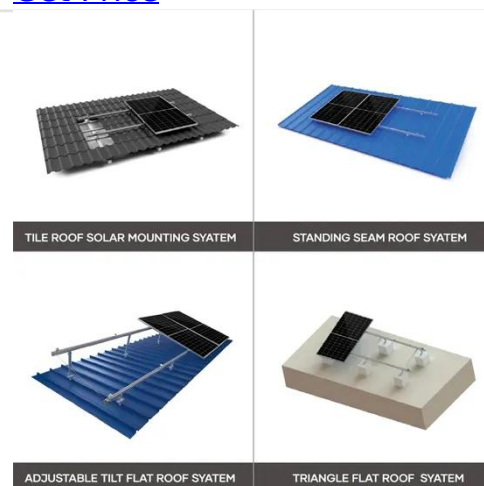

Typing Lessons

Learn to touch type and improve your