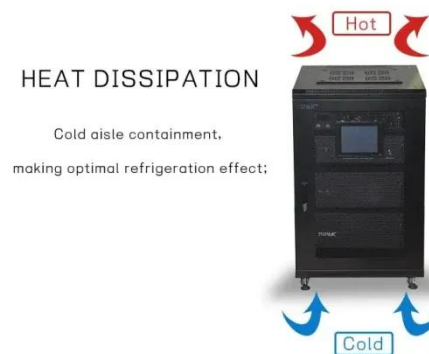

Outdoor Battery Box Enclosures and Cabinets , Lithium-ion , Solar