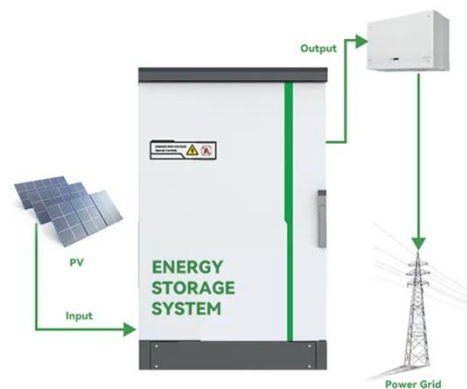

Communication base station power equipment standards

Which battery is best for telecom base station backup power? Among various battery technologies, Lithium Iron Phosphate(LiFePO4) batteries stand out as the ideal choice for telecom ...