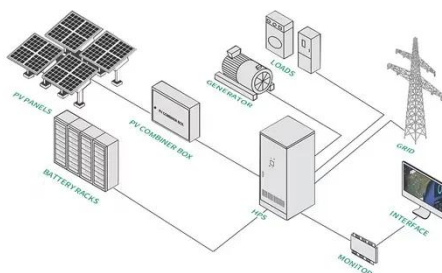

GivEnergy GivEnergy inverter serial number (SN) can be found on the right side of the unit.

[Get Price](#)

What is the serial number of the photovoltaic inverter

If you have an inverter with a serial number for the lower Communication Unit (CU) and a different number for the upper Power Unit (PU), register your product using the serial number shown

...

[Get Price](#)

Ways of finding a serial number of a Sunsynk Inverter

Inverter serial number can also be identified from the inverter LCD, on the

right bottom of the LCD screen inverter serial number can be seen. Following is the image attached for the reference.

[Get Price](#)

Where is the sn code of the Gurui Watt photovoltaic inverter

The SMA Sunny Boy SB6.0 is a 6,000 watt AC output grid-tied PV solar inverter that features 3 independent MPPT channels, a 2,000 watt off-grid secure power supply, lifetime monitoring, and an ...