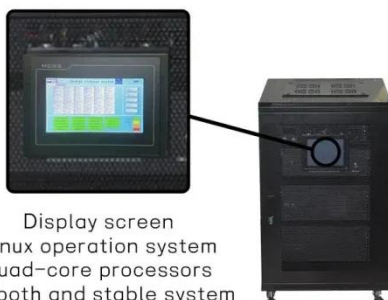

PIENAAR ENERGY (PTY) LTD

What is 5g base station communication equipment

**51.2V
200Ah/300Ah
LiFePO4 battery**

What is 5g base station communication equipment

5G Base Station

5G base station is the core equipment of 5G network, which provides wireless coverage and realizes wireless signal transmission between wired communication network and wireless ...

[Get Price](#)

5G System Overview

Schematically, the 5G system uses the same elements as the previous generations: a User Equipment (UE), itself composed of a Mobile Station and a USIM, the Radio Access Network ...

[Get Price](#)

Display screen
Linux operation system
quad-core processors
smooth and stable system

base station in 5g

A 5G base station is a complex system that integrates advanced RF technology, digital signal processing, and network architecture to deliver high-performance wireless communication in ...

[Get Price](#)

5G Network Equipment Manufacturers: Modem, Base

Station, RAN

A 5G base station is the critical infrastructure that provides wireless connectivity in 5G networks. It consists of antennas, transceivers, and digital processing units that transmit and receive radio ...