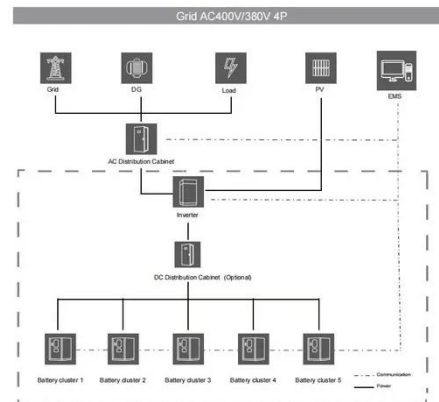

I& C Energy Storage Solution

I& C Energy Storage Solution As a professional manufacturer in China, produces both energy storage cabinets