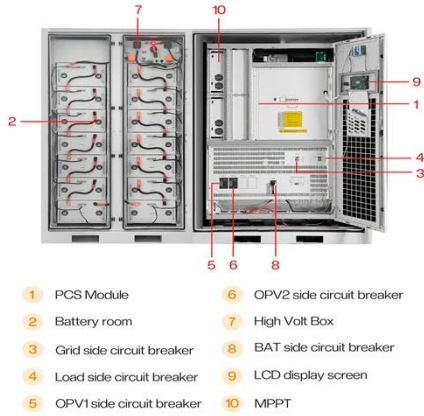

What are the land use policies for communication base station batt