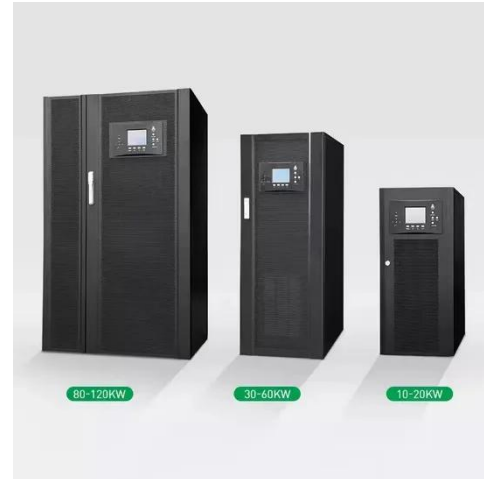

racks and cabinets allow for high integration with different backup time and easy ...

[Get Price](#)

Design of electrical installations for stadiums, multifunctional sports

The power supply to all these consumers is designed as a single system of multiple power cables, busbars, installation materials and cable carrier systems, seeking an optimal solution - cost-effective, ...

[Get Price](#)

Contact Us

For catalog requests, pricing, or partnerships, please visit:
<https://www.pienaarshof.co.za>