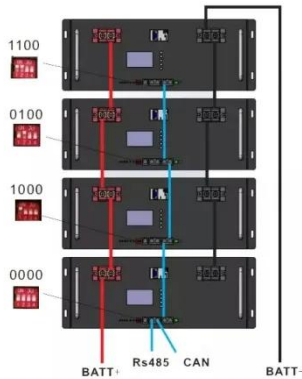

The energy solution for Telecom Base Station combines renewable energy, energy storage systems and intelligent energy management technology to meet the base station's demand for continuous power ...

[Get Price](#)

Communications System Power Supply Designs

Voice-over-Internet-Protocol (VoIP), Digital Subscriber Line (DSL), and Third-generation (3G) base stations all necessitate varying degrees of complexity in power supply design. We discuss ...

[Get Price](#)