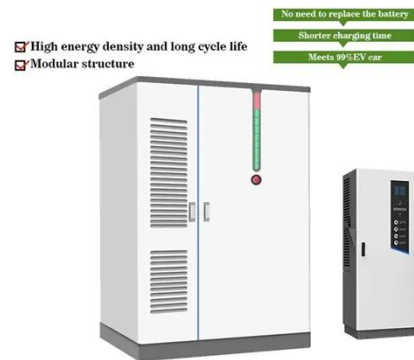

Uninterruptible Power Supply (UPS) , Reliable Off-Grid Power