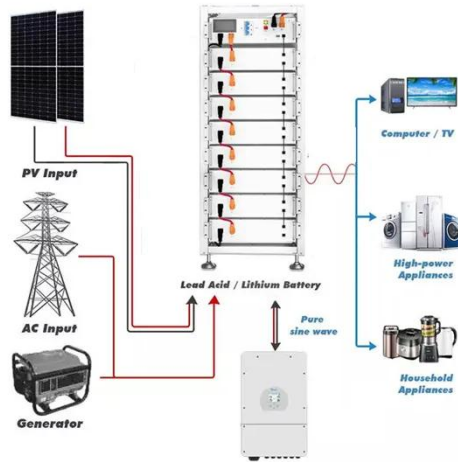

PIENAAR ENERGY (PTY) LTD

UPS battery cabinet circuit

Overview

From installation location to proper battery connection and wiring tips, ensure a secure and efficient UPS setup for optimal performance. From installation location to proper battery connection and wiring tips, ensure a secure and efficient UPS setup for optimal performance. On behalf of everyone at Eaton, we thank you for partnering with us, for trusting us to maintain your business continuity and for preventing downtime at your facility. Our suite of backup power, power distribution and power management products are designed to protect you from a host of threats. ZincFive batteries. The instructions in this manual must be followed in accordance with the Limited Warranty. Refer to ZincFive's BC Series UPS Battery Cabinet Service Manual for information related to servicing and. A. Determine the location of the battery switch, the positive and negative directions of the batteries in the battery cabinet, and install the air switch and terminal connectors on the battery cabinet. Wrap the battery cables. The external battery cabinet (EBC) is used to house external batteries for the UPS. (0~40°C/ 32~104°F and 30-90% non-condensing humidity). The warranty will be void if the batteries fail due to other liquid is spilt or poured directly onto the. Do not drill or punch holes with the gland plates installed and do not drill or punch holes in close proximity to the battery cabinet.

UPS battery cabinet circuit

UPS WITH A BATTERY SYSTEM 101. EDUCATION FOR THE ...

The most common topology of a UPS with a battery system is the dual conversion technology with a line up and match battery cabinet with VRLA batteries.