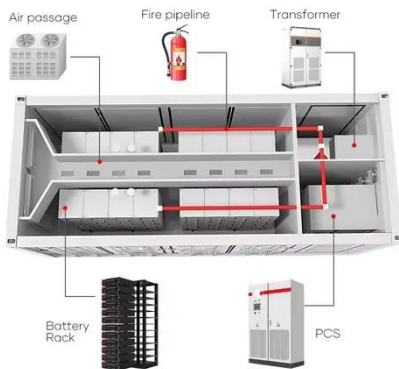

swapping solutions offer fast, efficient, and eco-friendly battery exchange, shared ...

[Get Price](#)

Battery Swapping Intelligent Cabinet

Discover advanced battery swap stations for electric vehicles (EVs), e-bikes, and e-scooters. Our smart charging and swapping solutions offer fast, efficient, and eco-friendly battery exchange, ...

[Get Price](#)

Contact Us

For catalog requests, pricing, or partnerships, please visit:
<https://www.pienaarshof.co.za>