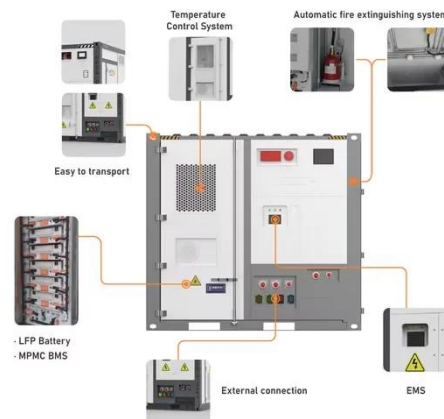

42u 800×1200 free standing network server enclosure comms rack cabinet

1000mm and 1200mm deep: Front full mesh door for improved airflow with