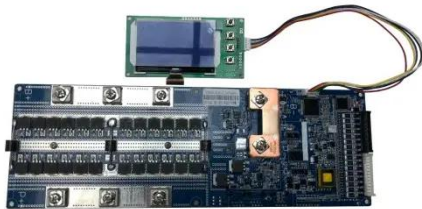

ServerSmartCab Cabinets

ServerSmartCab Cabinets Feature rich cabinets with extra depth, designed to accommodate servers 600mm, 700mm or 800mm wide. 900mm or 1000mm deep. 1200mm deep ...

[Get Price](#)

APC NetShelter SV 42U 1200mm Deep Side Panel Black

View APC NetShelter SV 42U 1200mm Deep Side Panel Black for more information. Product quality, nationwide delivery & warranty guaranteed.

[Get Price](#)

42U External Cabinet 1200 x 600

Orion 42U External Cabinets 1200mm wide x 600mm deep - Orion is a leading manufacturer of galvanised External Roadside Cabinets specially designed for housing data, telecoms and ...

[Get Price](#)