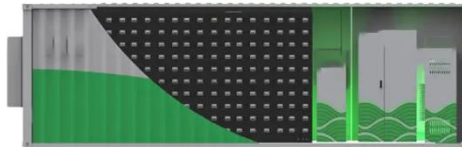

Prism PI 45U 800mm Wide 1200mm Deep Server Cabinets

Prism PI 45U 800 Wide 1200 Deep server cabinets are designed for data centres with materials to allow a static load up to 750k and have single mesh front and rear doors.