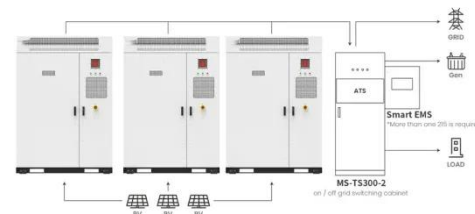

[Get Price](#)

Trina Solar TSM-250PA05

Versatile and adaptable, with power output ranging from 225 to 245Wp, the

TSM-PA05 is perfect for large scale installations, particularly ground-mounted and commercial rooftop systems.

[Get Price](#)

Trina 400w photovoltaic panel size

Trina Solar 400W panel. The Trina Solar Vertex S monocrystalline module with high density interconnect technology is small in size but big on power - delivering an impressive power output of up to 400W ...