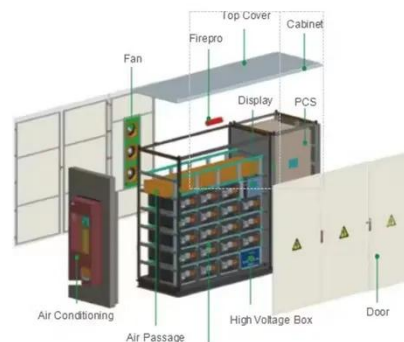

[Get Price](#)

Trina Solar TSM-250PA05

Versatile and adaptable, with power output ranging from 225 to 245Wp, the

TSM-PA05 is perfect for large scale installations, particularly ground-mounted and commercial rooftop systems.