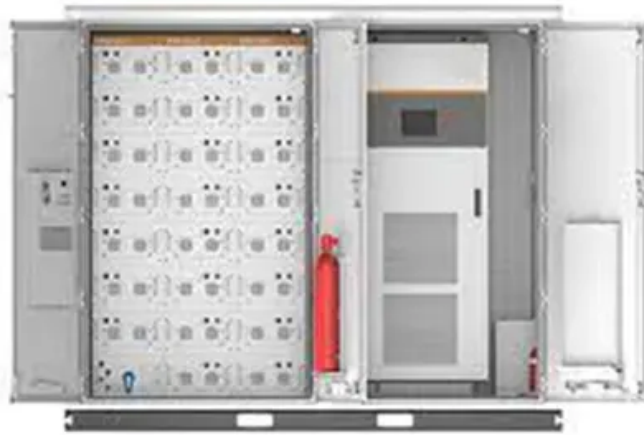

PIENAAR ENERGY (PTY) LTD

Tile roof solar shed

Overview

This comprehensive guide covers everything you need to know about installing solar panels on concrete tile roofs, including detailed installation methods, cost analysis, safety considerations, and how to choose the right installer for your project. Install Solar Roof and power your home with a fully integrated solar and energy storage system. The glass solar tiles and steel roofing tiles look great up close and from the street, complementing your home's natural styling. With the right equipment, proper planning, and professional installation, your tile roof can easily support a robust solar energy system. Installation Method Selection is Critical: The three primary installation methods (tile hooks, comp-out, and tile replacement mounts) each serve different scenarios. The knowledge you gain will help you convert your storage shed into a functional, off-grid workspace efficiently.