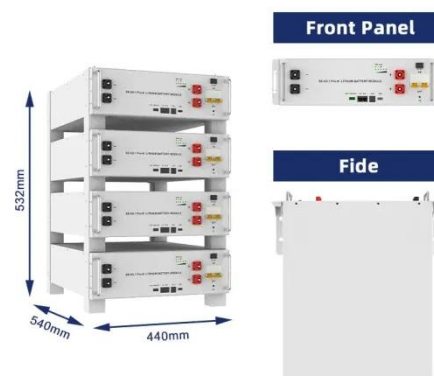

Solar sheds explained: Do they make sense?