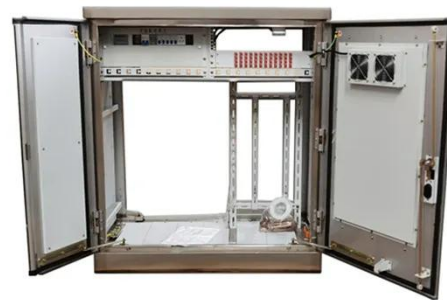

The function of the base station power cabinet is

LLVD & BLVD in Base Station Power Cabinets

LLVD and BLVD are important protection mechanisms of the base station power cabinet to ensure the stable operation of the equipment.

[Get Price](#)

Base Station , SolarInfo

Base Station What Is an Energy Cabinet and How Does It Work? An energy cabinet is the hub of the modern distributed power systems--a control, storage, and protection nexus for power

...

[Get Price](#)

Function of base station power cabinet

The base station power cabinet is a key equipment ensuring continuous power supply to base station devices, with LLVD (Load Low Voltage Disconnect) and BLVD (Battery Low Voltage ...

[Get Price](#)

Base Stations