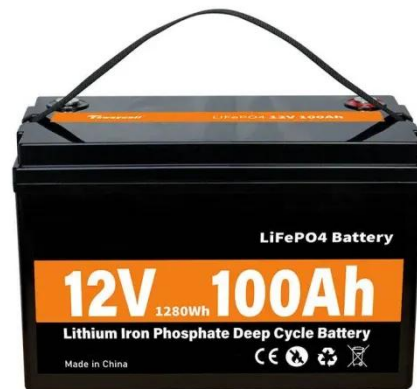

[Get Price](#)

 **LFP 12V 200Ah**

NavePoint 42U Server Cabinet 1200mm Deep with Locking ...

With adjustable depth and full-height cable management, the 42U NavePoint Commercial Series cabinet accommodates various 19-inch equipment for a neat installation.