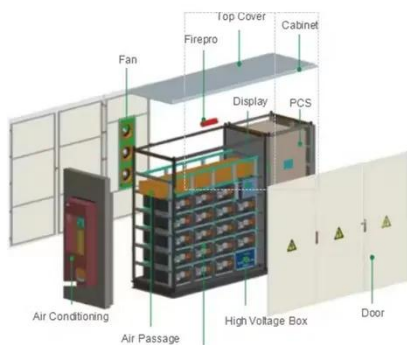

[Get Price](#)

Telecom Site Energy Storage Cabinet

More energy-efficient and monitoring management; the temperature-controlled fan automatically adjusts the wind speed, with low power consumption, and supports RS485 serial communication upload. ...