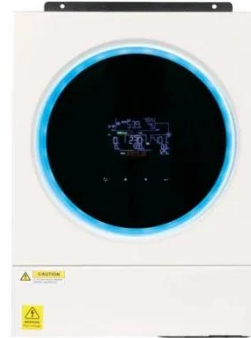

cabinet model

The high efficiency of the ESSW energy storage system is guaranteed by the advanced battery technology and the integrated BMS. The lithium battery has a reduced environmental impact ...

[Get Price](#)