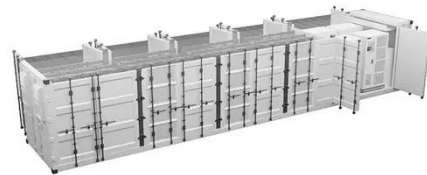

Optimizing Network Reliability with Base Station Energy Storage

Base station energy storage solutions paired with site battery cabinets offer a robust, scalable, and sustainable approach to powering modern communication infrastructure.