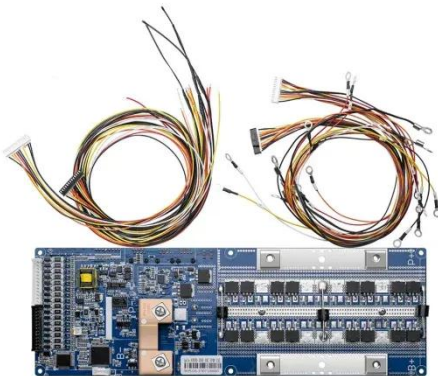

What Are Telecom Battery Cabinets and How Do They Ensure ...

Telecom battery cabinets are specialized enclosures housing backup batteries that provide uninterrupted power to telecommunications infrastructure during outages. They ensure network ...

[Get Price](#)

Telecom Site Energy Storage Cabinet

It is a unified power supply platform system that supports various AC and DC input and output formats, meeting different power input and output requirements. Note: Specifications are subject to change ...

[Get Price](#)

Telecom & Energy Storage Cabinet Failures Explained , Practical

Cytech provides expert guidance on telecom cabinet failures and energy storage cabinet failures, offering practical engineering solutions for overheating, moisture intrusion, wiring issues, and ...

[Get Price](#)

ESTEL's Comprehensive Guide