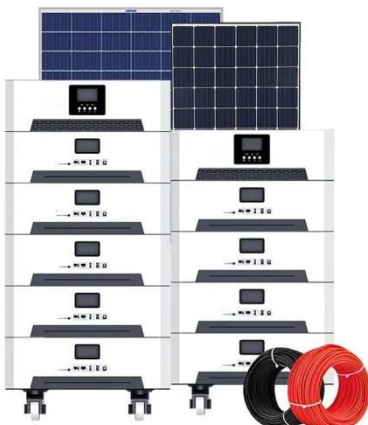

[Get Price](#)

LZY-ZB Telecom Battery Cabinet

Bakes battery modules, BMS, power distribution and climate/fire protection into one cabinet for plug-and-play installation and easy transport. Low-profile, space-saving design (15-50 kWh) featuring highly ...