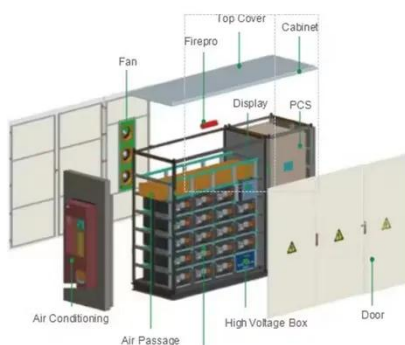

[Get Price](#)

BESS Commerical Energy Storage Cabinet System , AZE

By seamlessly integrating leading brands hybrid inverters into the IP55-protected battery cabinet, a compact, easy-to-install, and high-performance turnkey energy storage system is achieved. This ...

[Get Price](#)

Base Station Energy Cabinet

The Base Station Energy Cabinet is a fully enclosed, weather-resistant telecom energy cabinet designed to provide reliable power distribution and battery backup for outdoor communication networks.