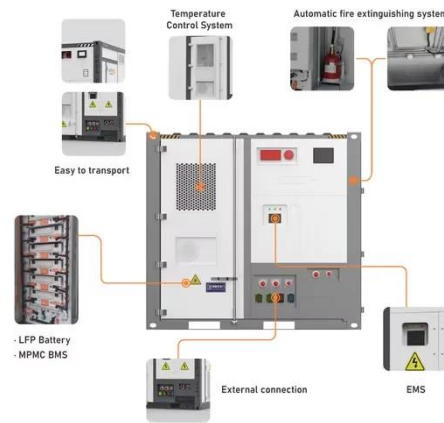

[Get Price](#)

In Situ Assessment of 5G NR Massive MIMO Base Station Exposure ...

In an initial in situ measurement campaign, an assessment of the exposure from fifth-generation base station antennas (New Radio (NR) massive multiple-input-multiple-output (MaMIMO)) was carried ...