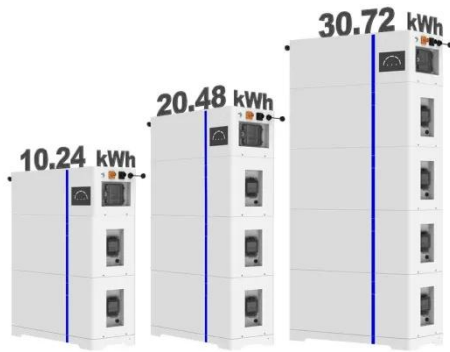

ESS

The 5G Internet Booster combines the existing Internet speed of the copper line with the fastest 5G mobile network. This gives you speeds at home of up to 600 Mbit/s or even 1 Gbit/s from 2024.

[Get Price](#)

Acceptance tests for 5G mobile base stations - new!

Acceptance tests for 5G mobile base stations - new! 5G uses the latest generations of antennas, known as adaptive antennas. They consist of 64 or 128 radiating elements, and this is set ...

[Get Price](#)

5G NR Base Station Classes: Type 1-C, Type 1-H, ...

Learn about the different classes of 5G NR base stations (BS), including Type 1-C, Type 1-H, Type 1-O, and Type 2-O, and their specifications.

[Get Price](#)

Ericsson (ERIC) Solution Boosts Swisscom Indoor 5G Strength

It will allow the Switzerland-based carrier to deliver high-capacity indoor 5G connectivity to enterprise customers