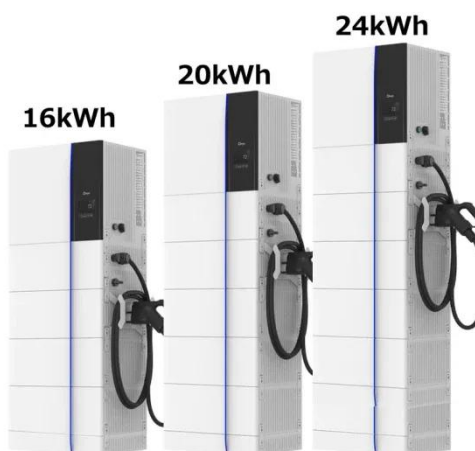

Swaziland smart pv-ess integrated cabinet fast charging procureme

---

215 kWh storage + EV fast charging in one cabinet

The Monet-100 ESS combines 215 kWh of lithium iron phosphate storage with integrated DC fast charging ports and solar PV input. Supporting peak shaving, valley filling, and 24/7 uninterrupted ...

[Get Price](#)

Smart Grid Integration , SPGSSOLAR

Smart pv-ess integrated cabinetized fixed type for power grid distribution stations This system is highly suitable for use in microgrids, remote areas, industrial parks, EV charging stations, and residential ...

[Get Price](#)

Integrated Solutions for PV, ESS and EV Charging

A comprehensive energy system that combines solar generation, energy storage, EV charging, and microgrid technology. Through intelligent energy coordination, it maximizes clean power usage, ...

[Get Price](#)