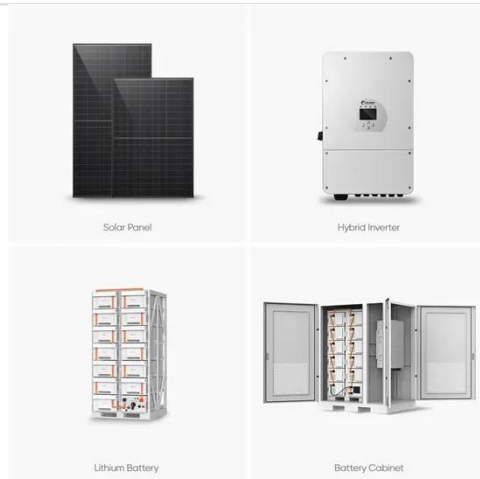

OUTDOOR ENERGY STORAGE POWER ENCLOSURE SWAZILAND

It supports 2.5kWh battery expansion packs and can support up to 6 power packs, reaching 17.5kWh, to provide a stable power supply for various household appliances.

[Get Price](#)

Swaziland Lithium Battery Outdoor Power Supply Manufacturer: ...

In recent years, Swaziland has seen a surge in demand for lithium battery outdoor power supplies, especially for off-grid and industrial applications. With frequent power outages and growing emphasis ...

[Get Price](#)

Solar PV Energy storage box installation and wiring method

This manual addresses why these sorts of boxes are replacing remote power supply, what the components of the whole system are, how to wire and install it safely along with handy ...

[Get Price](#)

Swaziland outdoor mobile power box