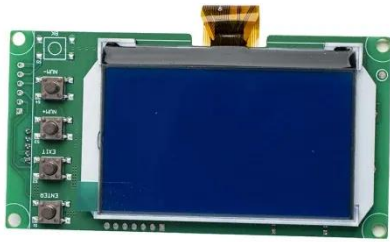

Over the years, as a long-term partner, Vision has provided various telecom power solutions for Swazi MTN. Nowadays, 4G and 5G network offers faster speeds and lower delays, ...

[Get Price](#)

Is the power supply for the communication base station installed ...

In remote areas or islands where it is difficult to access traditional power grids, solar power supply systems can provide stable power support for power communication base stations, ensuring

[Get Price](#)

Energy Storage Equipment, Energy storage solutions, Lithium battery

To cope with the problem of no or difficult grid access for base stations, and in line with the policy trend of energy saving and emission reduction, Huijue Group has launched an innovative ...

[Get Price](#)

Contact Us