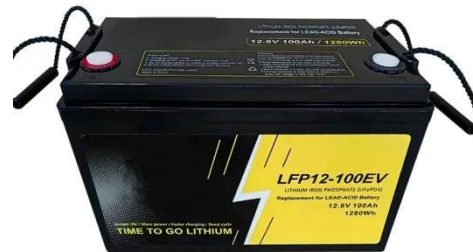

We supply outdoor electrical enclosures and electrical cabinets for low-voltage switchgear and controlgear assemblies. They are are manufactured to the highest standards using world-class ...

[Get Price](#)

SUHUMI TELECOM ENERGY STORAGE CABINET WITH EXTRA ...

suhumi telecom energy storage cabinet with extra large capacity Latest Breaking News, Pictures, Videos, and Special Reports from The Economic Times. suhumi telecom energy storage ...