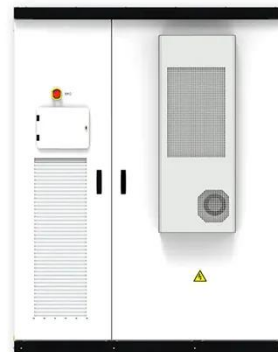

[Get Price](#)

Outdoor Enclosures , NEMA-Rated Telecom Cabinets , IP55, IP65