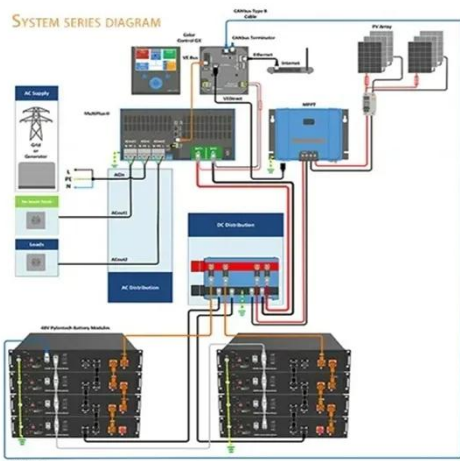

[Get Price](#)

Haiti Idle Outdoor Communication Power Supply BESS Company

BESS represents a cutting-edge technology that enables the storage of electrical energy, typically harvested from renewable energy sources like solar or wind, for later use.

[Get Price](#)

SUDAN USP UNINTERRUPTIBLE POWER SUPPLY BESS

Feature highlights: This 220V Portable Mobile Digital Power Supply is designed for outdoor emergency energy storage, featuring a lithium battery with a capacity range of 252WH-756WH and power ...