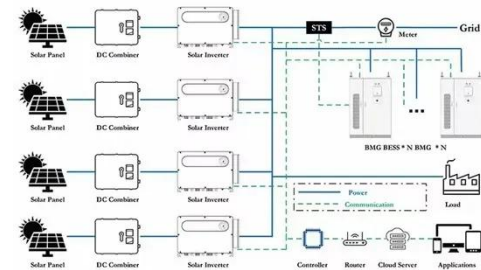

State Grid Corporation of China Org Chart

The org chart of State Grid Corporation of China contains its 92 main executives like Zhigang Zhang, Min Zhu, Xi Liu and