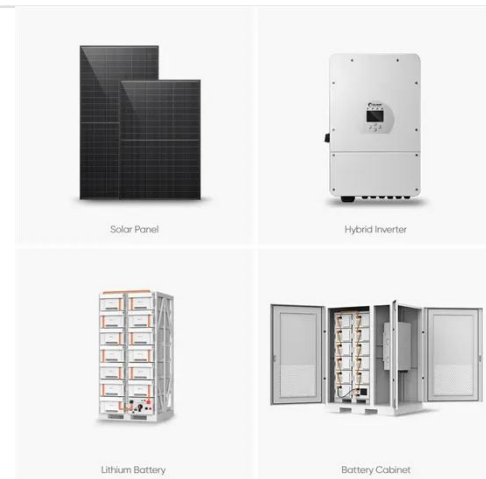

Square: Sign in to Your Dashboard & Manage your Business

Sign in to your Square account to access powerful tools for managing your business. Track sales, process payments, and grow--all in one place.

[Get Price](#)