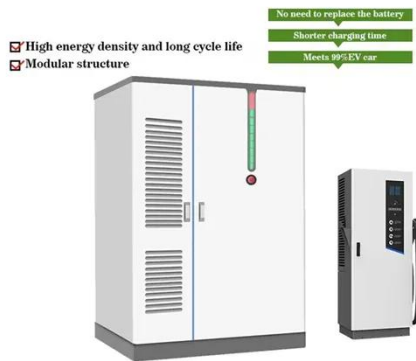

PIENAAR ENERGY (PTY) LTD

Sports stadium uses 120kW Singapore communication cabinet

Sports stadium uses 120kW Singapore communication cabinet

Smart stadiums: Running the future of sports venues , ABB

Our comprehensive approach to stadium automation centers on our i-bus® KNX system, a smart building automation system, built on the globally recognized KNX standard, that connects all ...