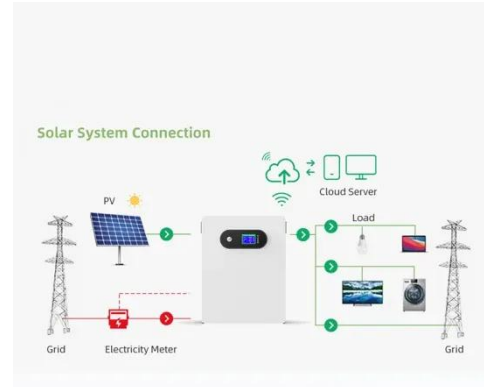

Singapore Sports Hub, Singapore

The National Stadium is a multi-purpose stadium in Kallang, Singapore which hosts major association football matches, including the International Champions Cup and the home matches of ...

[Get Price](#)

Electrical Systems Design for Sports Facilities

In this article, we explore the best practices, challenges, and innovative solutions behind the design of electrical systems for sports facilities. Sports facilities are more than just arenas for athletic contests.

[Get Price](#)

Kallang Alive Sport Management Elevates Fan Experiences with Next

This introduction of Wi-Fi 7 at the Singapore Sports Hub, integrated sports, entertainment, and lifestyle hub in Kallang, Singapore, will provide patrons with robust, high-performance wireless ...

[Get Price](#)