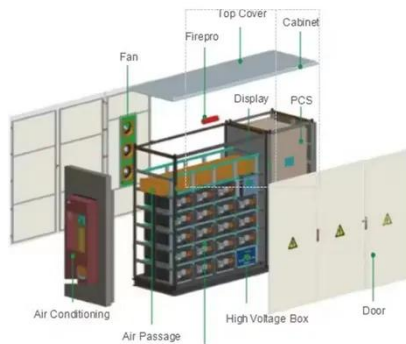

I'm also looking at options to install a cover for my upcoming solar hybrid inverter from the W-SW direct sun my place cops from midday to sundown. I'd like the cover to be made from ...

[Get Price](#)

Photovoltaic Conductive Sheet Inverter Rain Covers: Shielding Solar

Ever wondered why some solar installations outlast monsoons while others short-circuit faster than a teenager's attention span? The secret often lies in photovoltaic conductive sheet inverter rain covers ...

[Get Price](#)