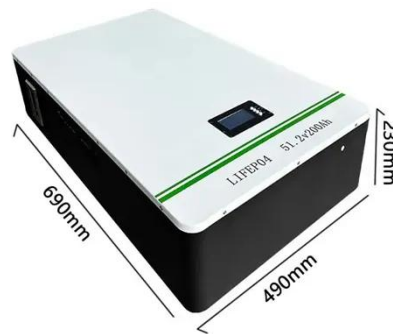

SolarEdge 208V/240V 11.4kW Home Hub Inv. On-Grid/Off-Grid Single ...

The SolarEdge Home Hub inverter offers an efficient and versatile solution for energy management, integrating PV power generation, battery storage, and EV charging capabilities. With up to 200% DC ...