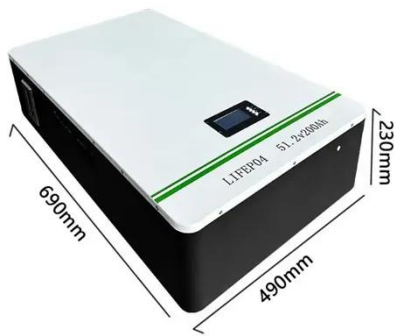

time transmission of temperature & humidity monitoring data. Environmental performance: fluorine-free green products, no ...

[Get Price](#)

Energy Storage Enclosures/Cabinets , Modular Design to Meet ...

Our battery storage cabinets are constructed with a modular design, providing optimal flexibility for businesses across various sectors. Our power storage cabinets also adhere to safety and quality ...