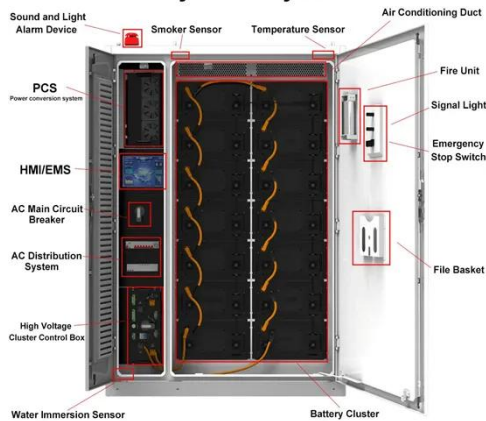

System Layout

OEM design frequency inverter cabinet 250kw 280kw 355kw complete

OEM design frequency inverter cabinet 250kw 280kw 355kw complete cabinet with VFD/VSD drive 60 50Hz

[Get Price](#)

Contact Us

For catalog requests, pricing, or partnerships, please visit:
<https://www.pienaarshof.co.za>