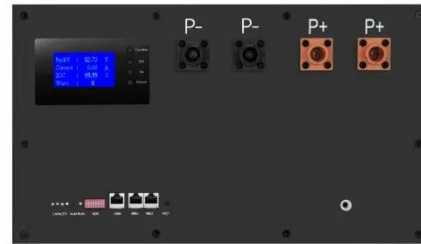

[Get Price](#)

BESS Cabinet All in one 250KW/836KWH

Pilot Integrated ESS is highly combined with LFP battery system, BMS, PCS, EMS, liquid cooling system, fire protection system, power distribution and other equipment inside the cabinet. Provide ...

[Get Price](#)

250KW Commercial Microgrid Three-phase Hybrid Solar Inverter

Microgrid series hybrid inverters adopt an integrated design, integrating PV controllers, energy storage converters, and on/off-grid automatic switching units, greatly improving customer deployment ...

[Get Price](#)

ATESS 250KW Hybrid Inverter (in-built Transformer) PCS250

High power output, all-in-one hybrid inverter suitable for commercial and industrial applications. The unit has versatile work modes giving it suitability for off-grid, back-up, grid support and self-consumption ...

Solis 250-350kW Three Phase Grid-Tied Inverter_Solar inverter

Solis' largest three-phase, 1500 VDC PV string inverter has 12 MPPT (250, 300 and 350) or 16 independent MPPTs (350K) options that allow for great redundancy in larger systems.