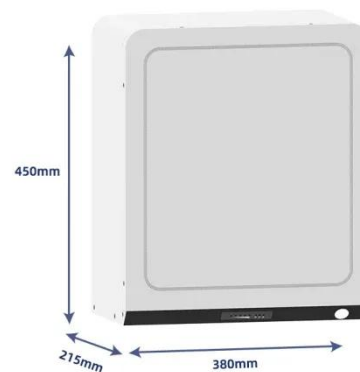

POWTRAN 250kw Frequency Inverter with PS cabinet PS9500 series ...

The composition of the PS frequency conversion integrated cabinet not only has a simple and beautiful appearance, but also improves the safety and reliability of the secondary power distribution. The ...