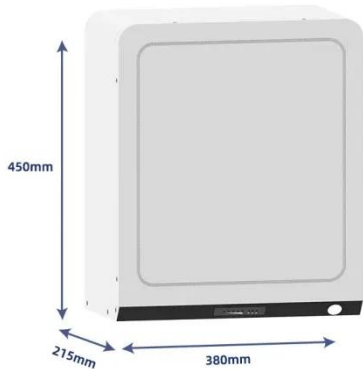

SolarEdge Home Wave Inverters

Maximize efficiency and safety with SolarEdge Home Wave Inverters - the trusted home energy managers, delivering enhanced performance.

[Get Price](#)

SolarEdge Home Hub Inverter SE3800HUS-SE11400HUS DS ...

SolarEdge developed an intelligent inverter solution that changed the way power is harvested and managed in photovoltaic (PV) systems. The SolarEdge DC optimized inverter maximizes power ...

[Get Price](#)

SolarEdge is now exporting US-made solar hardware to Europe

SolarEdge has begun exporting US-made residential solar inverters to Europe, a rare move as few US solar manufacturers ship hardware abroad.

[Get Price](#)