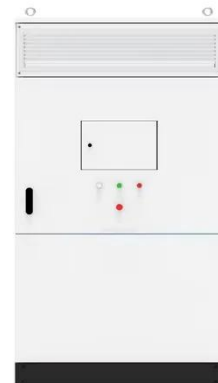

Solar telecom integrated cabinet wind power wiring rack

Solar Modules + Energy Storage: Power Supply Assurance for Off ...

Solar modules combined with energy storage provide reliable, clean power for off-grid telecom cabinets, reducing outages and operational costs. Choosing the right solar module type and ...

[Get Price](#)

Telecom and Network Equipment Cabinets and Racks

Contact us today to find the perfect cabinet or rack for your application. Need your equipment racked and stacked, aka integrated? Let us know, and we can make it a turnkey solution, making the infield ...

[Get Price](#)

NEMA Outdoor Telecommunications Cabinets , DDB Unlimited

Green Energy: Supports solar and wind power electronics with robust, weatherproof protection. The WOD series enclosures are available in various heights and depths to meet diverse project needs.