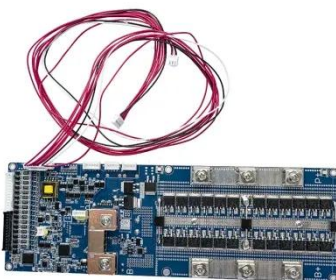

Outdoor Photovoltaic Telecom Energy Cabinet

Each outdoor photovoltaic telecom energy cabinet is built for harsh outdoor telecom and edge usage, characterized by durability, flexibility, and intelligent control to provide unshakeable power supply.

[Get Price](#)

Integrated Solar & Battery Cabinet for Remote Telecom Systems

Designed for remote locations, it integrates solar controllers, inverters, and lithium battery packs to ensure stable and continuous power for telecom equipment, surveillance systems, and off-grid ...

[Get Price](#)

10kw Telecom Cabinet Metal Enclosure Solar Panel Energy System ...

Huijue HJ-FGY series wind-solar complementary outdoor integrated energy-saving cabinet is an outdoor integrated cabinet made of high-quality metal sheet materials, which can integrate solar photovoltaic ...

[Get Price](#)