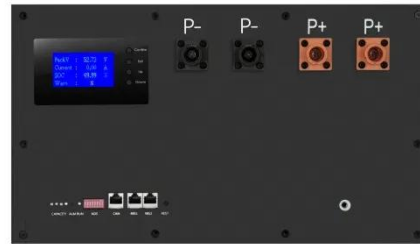

Downloads , Huijue Group Energy Storage PDFs & Manuals

Download Huijue Group's brochures, manuals, and technical PDFs on energy storage solutions, including BMS, EMS, lithium battery systems, and renewable energy.

[Get Price](#)

For Telecom Applications

When evaluating a hybrid solar installation, you should look for a solution that offers the most comprehensive support options and a partner that can walk you through the design and testing as ...

[Get Price](#)

the solar telecom integrated cabinet ems is built in banpo

An Outdoor Photovoltaic Energy Cabinet is a fully integrated, weatherproof power solution combining solar generation, lithium battery storage, inverter, and EMS in a single cabinet.

[Get Price](#)