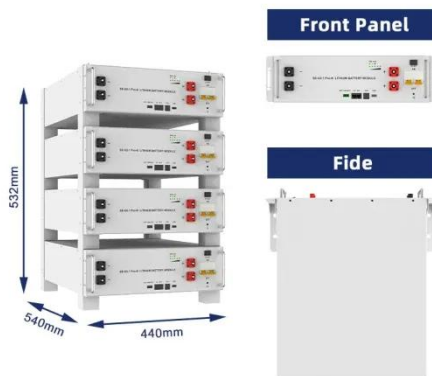

RIVER 2 Pro Portable Power Station with 768Wh Capacity

With a compact portable design, taking travel-friendly power off-grid has never been this easy. With a light-weight, RIVER 2 Pro is ready to power all your outdoorsy escapades, from boondocking to ...

[Get Price](#)

245Wh River 3 with 45W Portable Solar Panel, 300W ...

Eco Flow River 3 is a must-have for any home that puts ...

[Get Price](#)

The 6 Best Solar Generators of 2026

In the last five years or so, portable fuel-powered generators and battery-based power stations have become increasingly essential in extreme weather. But power stations (i.e., solar ...

[Get Price](#)

EF EcoFlow Portable Power Station RIVER 2, 243Wh LFP Battery, ...