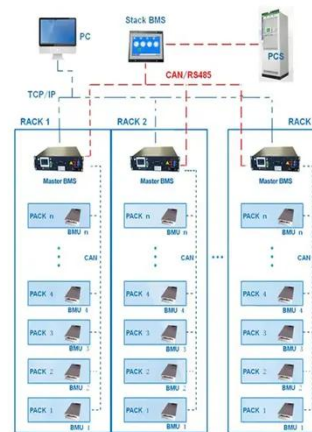

EF ECOFLOW Portable Power Station RIVER 2 with 45W Solar

...

[Efficient Solar Recharge] - Harness the sun's energy to power up the RIVER 2 in 7 hours with a 45W solar input. Embrace clean, renewable energy for your outdoor adventures.

[Get Price](#)

BMS Wiring Diagram