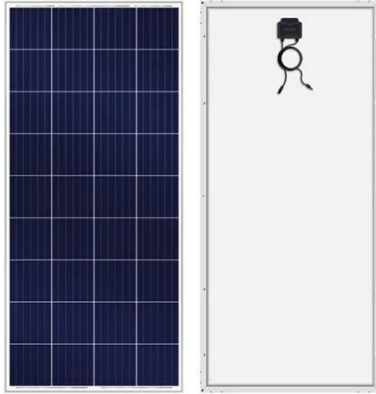

# **Solar panel 650 standard size**

## Solar panel 650 standard size

---

### The Ultimate Guide to Solar Panel Size, Weight & Wattage (2025)

Standard residential solar panels are typically around 5.8 feet long by 3.5 feet wide and weigh between 40 to 50 pounds. However, the exact dimensions depend heavily on the panel's ...

## standard solar photovoltaic panel sizes explained

Residential solar photovoltaic panel sizes typically adhere to a standard 60-cell format, resulting in dimensions around 65 inches by 39 inches (or approximately 1.65 meters by 1 meter).