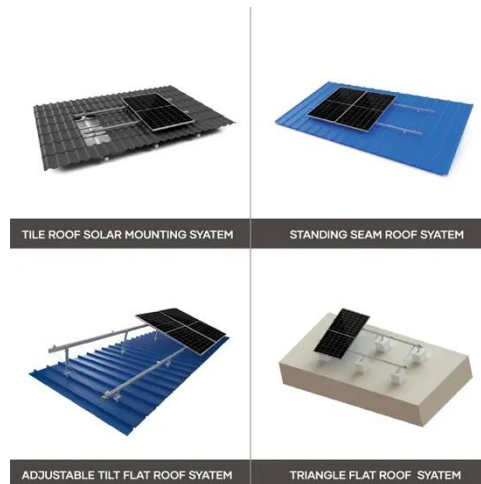

Sunflower Energy TM , SE 260wp

Sunflower Energy TM Solar Panel Series SE 260wp - 280wp. Detailed profile including pictures, certification details and manufacturer PDF.

[Get Price](#)

Home Energy Storage (Stackble system)

Product Introduction

280W Solar Panel: The Confident Move Toward Sustainable Living

What Exactly Is a 280W Solar Panel? A 280W Solar Panel refers to a photovoltaic panel with a rated power output of 280 watts under optimal conditions. This wattage indicates how much ...

[Get Price](#)

SolarWorld Sunmodule Plus 280 watt mono black solar panel ...

Fully-automated production lines and seamless monitoring of the process and material ensure the quality that the company sets as its benchmark for its sites worldwide. Plus-Sorting guarantees ...

[Get Price](#)