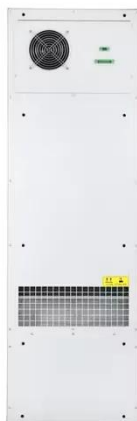

Solar Battery Enclosures , SunWize , Power Independence

The SunWize Power UPS Cabinets are targeted for battery backup system applications. These white powder-coated aluminum enclosures feature hinged, key lockable doors with dust covers on locks ...

[Get Price](#)

Generac APKE00028 PWRcell Outdoor Battery Cabinet

Elevate your energy storage with the