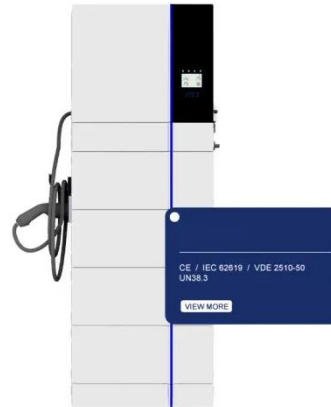

Solar street lights outdoor use 1680 high-efficiency ...

[Get Price](#)

Sararoom 600W Solar Street Lights Outdoor Waterproof,60000 LM ...

The solar street lights features a waterproof and durable design that can withstand harsh weather conditions, making it perfect for balconies, roads, car parks, garages, streets, patios, plazas ...

[Get Price](#)

Contact Us

For catalog requests, pricing, or partnerships, please visit:
<https://www.pienaarshof.co.za>