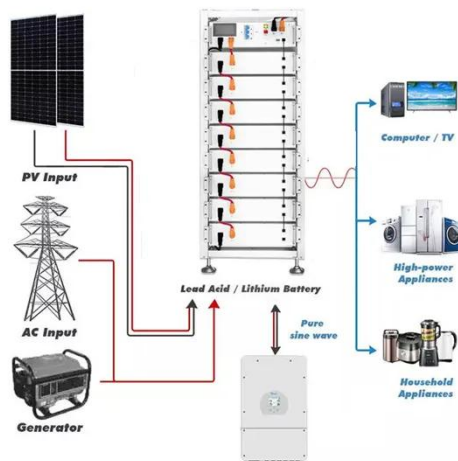

## Overview

---

Most modern inverters feature three key sections: LED indicators, digital readouts, and status icons. LED Indicator Lights Solid: Powered by the grid (ideal for nighttime). Flashing: Running on battery/solar (check battery if flashing persists >24 hours). Users can read this. The solar inverter display refers to an LCD screen on the device body. The power flow indicator, resembling a sun with rays, indicates whether the system is producing current power output, total energy production, and any system errors or issues.

## Solar inverter identification sign

### How To Read Solar Inverter Display , Techfine

How to read solar inverter display? Your solar inverter display is the control center of your energy system, revealing real-time data about power generation, battery health, and potential faults. ...

### How to Read Solar Inverter Display: A Comprehensive Guide for ...

A solar inverter display typically shows information about the current power output, total energy production, and any system errors or issues. Users can read this display by first identifying ...