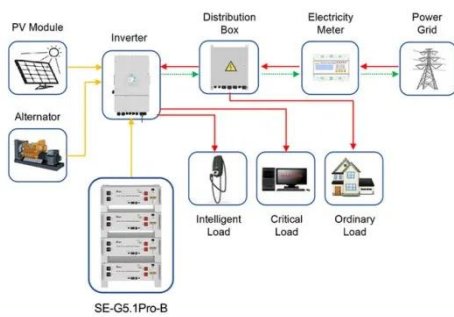

Analysis

NLR's PV cost benchmarking work uses a bottom-up approach. First, analysts create a set of steps required for system installation. Next, they calculate the hardware, equipment, direct ...

[Get Price](#)

Application scenarios of energy storage battery products

The Use of Solar Power for Telecom Towers

A key application of telecom solar power systems is powering cell towers and base stations. Solar-powered telecom towers are especially beneficial and cost-effective in remote and ...

[Get Price](#)

Solar energy usage fee for mobile base station equipment

Recent technological progress in low consumption base stations and satellite systems allow them to use solar energy as the only source of power supply, and to minimize satellite backhaul costs.

[Get Price](#)