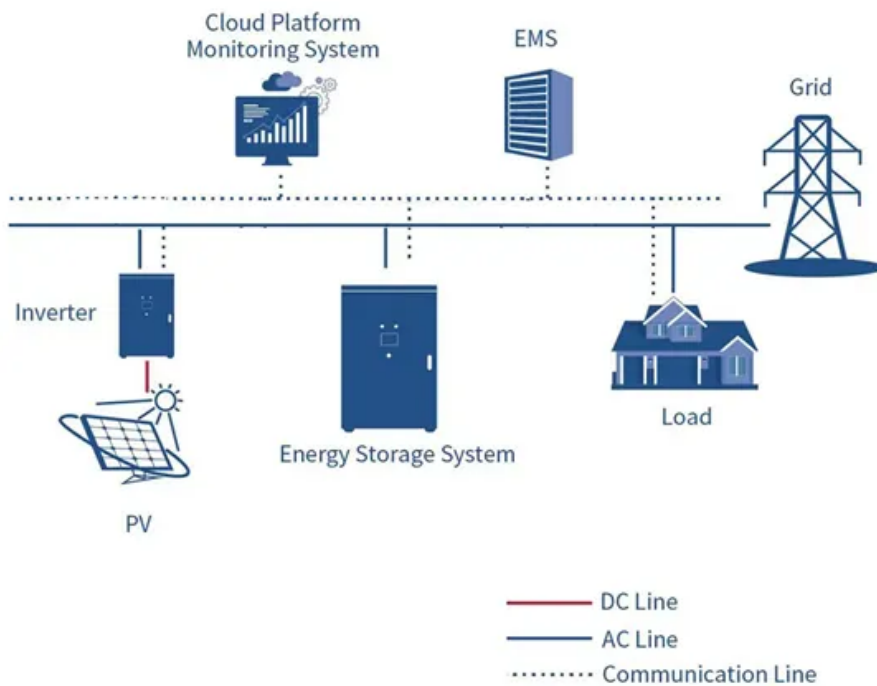

PIENAAR ENERGY (PTY) LTD

Solar energy usage fee for mobile base station equipment

Solar energy usage fee for mobile base station equipment

How much does a solar base station cost? , NenPower

The financial commitment associated with solar base stations encompasses a variety of factors. These include design specifications, component quality, installation and labor expenses, ...

[Get Price](#)

Low cost solar base station

Recent technological progress in low consumption base stations and satellite systems allow them to use solar energy as the only source of power supply, and to minimize satellite backhaul costs.

[Get Price](#)

Telecom Towers and Remote Base Stations

Discover comprehensive insights into powering telecom towers and remote base stations with off-grid solar and energy storage solutions. Explore LiFePO4 batteries, system design, and ...

[Get Price](#)

Application scenarios of energy storage battery products

The Use of Solar Power for Telecom Towers

A key application of telecom solar power systems is powering cell towers and base stations. Solar-powered telecom towers are especially beneficial and cost-effective in remote and ...