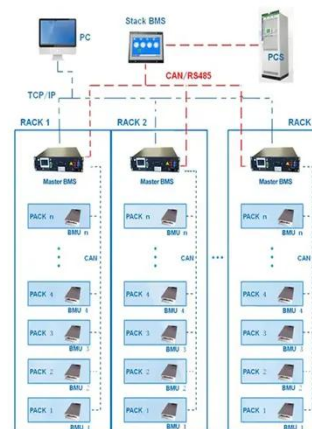

Public solar container communication station inverter grid ...

The container integrates all necessary components for off-grid or grid-tied solar power generation, including solar panels, inverters, charge controllers, battery storage

[Get Price](#)

BMS Wiring Diagram