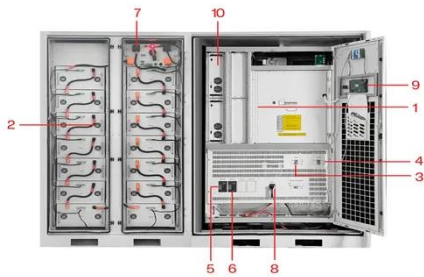

[Get Price](#)

150-Watt Equivalent Integrated LED Black Outdoor Wall

- 1 PCS Module
- 2 Battery room
- 3 Grid side circuit breaker
- 4 Load side circuit breaker
- 5 OPV1 side circuit breaker
- 6 OPV2 side circuit breaker
- 7 High Volt Box
- 8 BAT side circuit breaker
- 9 LCD display screen
- 10 MPPT